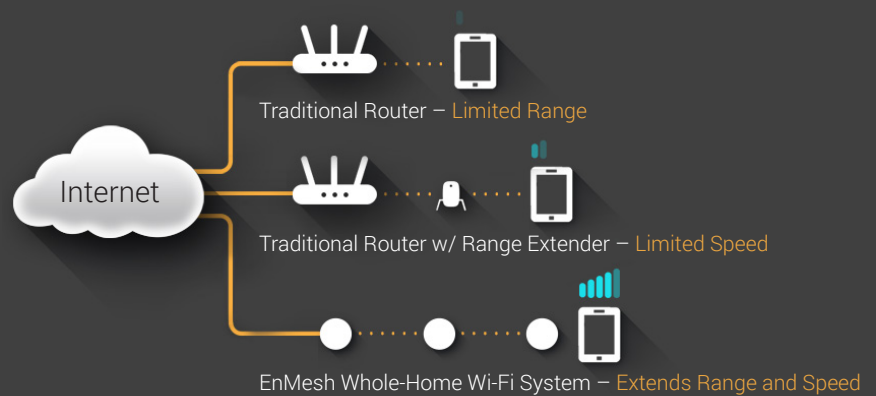

The outdated single-router solution limits wireless range, while the router to repeater scenario limits your access speed.

The Solution:

A Whole-Home Wi-Fi System

A Smarter Way to Wi-Fi

A True Mesh Link network spreads out each connection, ensuring Wi-Fi beyond the reach of a single router's signal.

- Mesh pods intelligently "talk" to neighboring pods
- Smart sensors scan for best connection & fast path
- Advanced mesh algorithm self-heals network issues

Bringing Business-Class Wi-Fi Home

Engineered to perform using best-in-class, business-grade wireless technology adapted specifically for the home.