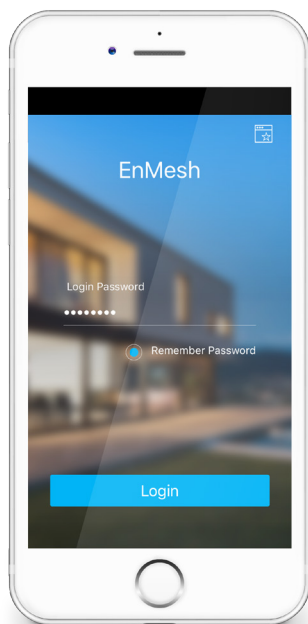

Finally, A Smarter Way to Wi-Fi

EnMesh™ Whole-Home Wi-Fi System

Wi-Fi in Every Corner

Eliminate dead spots & weak signals

- True Mesh Link ensures Wi-Fi a single router's reach
- Detects the best connection quality, fastest path
- Blankets the home or small office for full coverage

- Connect to existing modem or modem/router
- Step-by-step setup via the EnMesh Mobile App
- Place pods where needed, let Smart Link auto-connect them

Add Personal Cloud Storage

- Access, upload & share files wherever you go
- Connect a USB storage device
- Use with the EnFile™ Mobile App

Setup With Ease

With just a few simple steps you'll be connected and ready to watch, listen, or work.

Monitor Your Mesh

Speed-test your Internet connection, see all your connected devices and monitor the link quality of each mesh router pod.

Share on Your Terms

Securely share your Wi-Fi access with company, or create a separate guest network just for them.

Parents Are in Control

Easily manage family access, schedule on and off times or pause Wi-Fi. Block specific websites and filter by keywords.