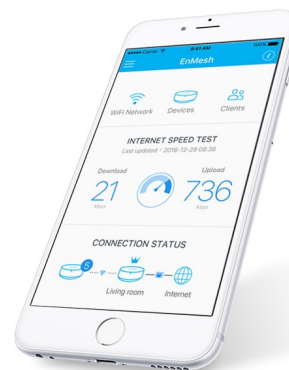

Works Together for Full Coverage

EMR5000 is built-in EnMesh™ wireless link technology, which works with EMD/EMR Series as a Mesh Network. Otherwise, EMR5000 comes with 360° high performance antenna to extend Wi-Fi coverage at entire home.

Seamless Connectivity From Room to Room

EMR5000 also provides fast roaming, which enables to keep seamless connectivity when moving from room to room along with using voice App or downloading large files.

3 Steps to Build Your 1st Home Mesh System

Step1: Download EnMesh™ APP on your phone, and power on the first EMR5000

Step2: Set up your preferred Wi-Fi name

Step3: Power on other devices to join and Done!

Full Control of Your Networks at Your Fingertip

By EnMesh™ App, setting up and managing your Wi-Fi system can be so easy to give you total control and insight of the entire wireless network in your finger.