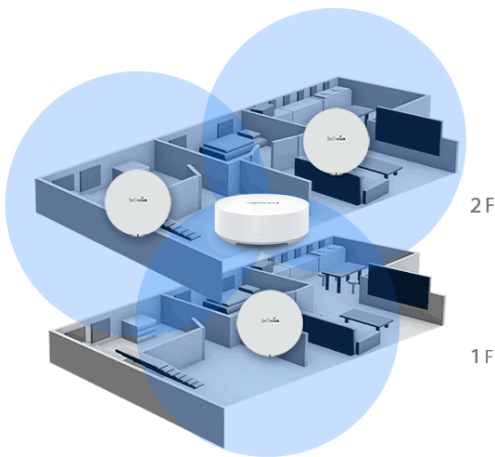

Serve More Clients, More Efficiently

EMR5000 support multiple spatial streams to be allocated to different clients simultaneously (MU-MIMO). Also focus on identifying radio signal to transmit to a particular user more efficiently.

Works Together for Full Coverage

EMR5000 is built-in EnMesh™ wireless link technology, which works with EMD/EMR Series as a Mesh Network. Otherwise, EMR5000 comes with 360° high performance antenna to extend Wi-Fi coverage at entire home.

Seamless Connectivity From Room to Room

EMR5000 also provides fast roaming, which enables to keep seamless connectivity when moving from room to room along with using voice App or downloading large files.