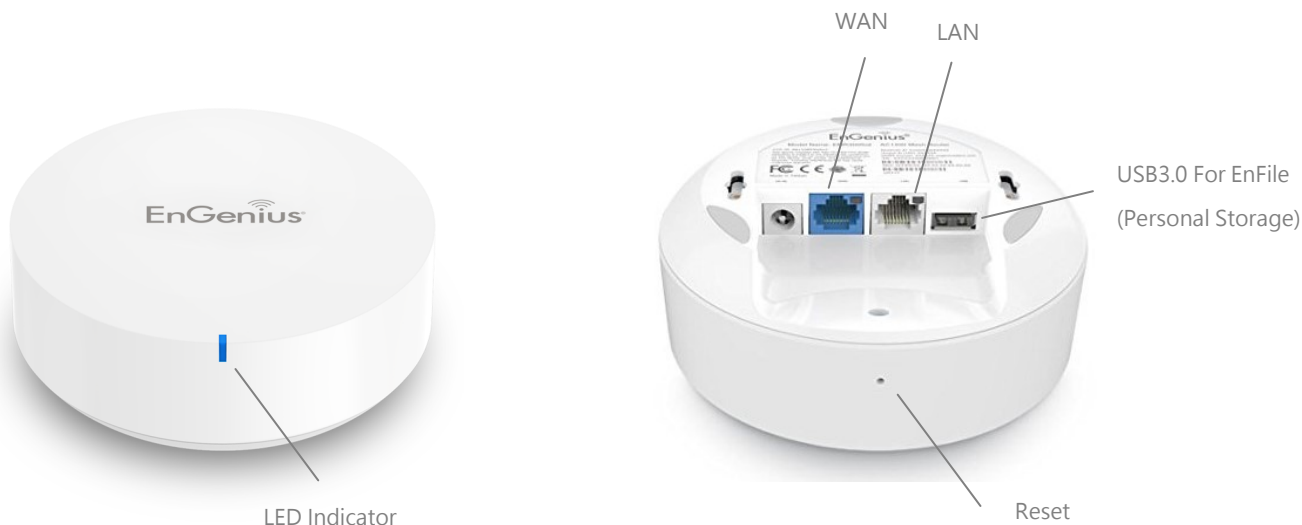

Physical Interface

Technical Specifications

Wireless Connectivity

AC2200 Tri-band simultaneous radios 2.4GHz, 5GHz
2x2 MU-MIMO, Beamforming for 2.4GHz and 5GHz
IEEE802.11b/g/n-2.4GHz 256QAM x1
IEEE802.11a/n/ac-5GHz 256QAM x2
Bluetooth 4.1 for easy app setup

Wired Connectivity

Dual Gigabit Ports for WAN and LAN Connectivity

Operation Condition

Operation Temp.: 0°C ~ 40°C
Humidity 90% or less (Non-Condensing)
Storage Temp.: -20°C ~ 60°C
Humidity 95% or less (Non-condensing)

Software Features

Fast Roaming, Band Steering, Internet Speed, QoS Setting,
UID/DDNS Remote Control, Parental Control, Air Print
Server, Throughput Test, WPS, Restart/ Reset Setting,
EnMesh App Setup/Configuration (iOS/Android)

Security

WPA2 Personal Wireless Encryption

Dimensions / Electrical Requirement

Width: 127 mm (5in)
Depth: 127 mm (5in)
Height: 57 mm (2.2in)
DC Input: 12V1.5A